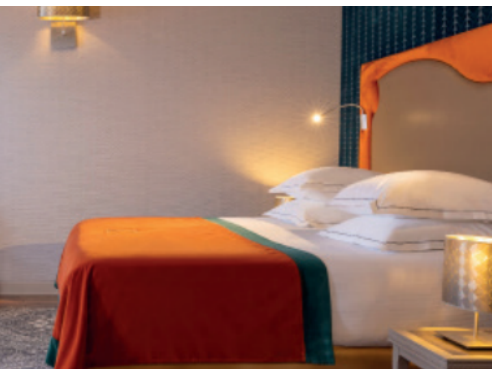

Located in the heart of the Opera area

Rooms & Suites with balcony overlooking the Opera Authentic Haussmannian building Two room collections both chic and unique

Virtual tour of Edouard 7

15 CLASSIC ROOMS

5 Superior with Opera View

 25 m2 - 270 ft2  2

Bathtub on request

King / twin bed

Connecting with Deluxe room upon availability

Balconies on request*

Wooden floor upon availability

25 DELUXE ROOMS

16 Deluxe with Opera View

 30 m2 - 323 ft2  3

Bathtub on request

King / twin bed

Connecting with a Deluxe or a Superior room upon availability

Balconies on request*

Wooden floor upon availability

3 JUNIOR SUITES

 38 m2 - 409 ft2  3

Bathroom with a bathtub and shower upon availability

King bed

Connecting with a Classic room upon availability

Balconies on request*

Wooden floor upon availability

7 SUITES

5 Suites with Opera View